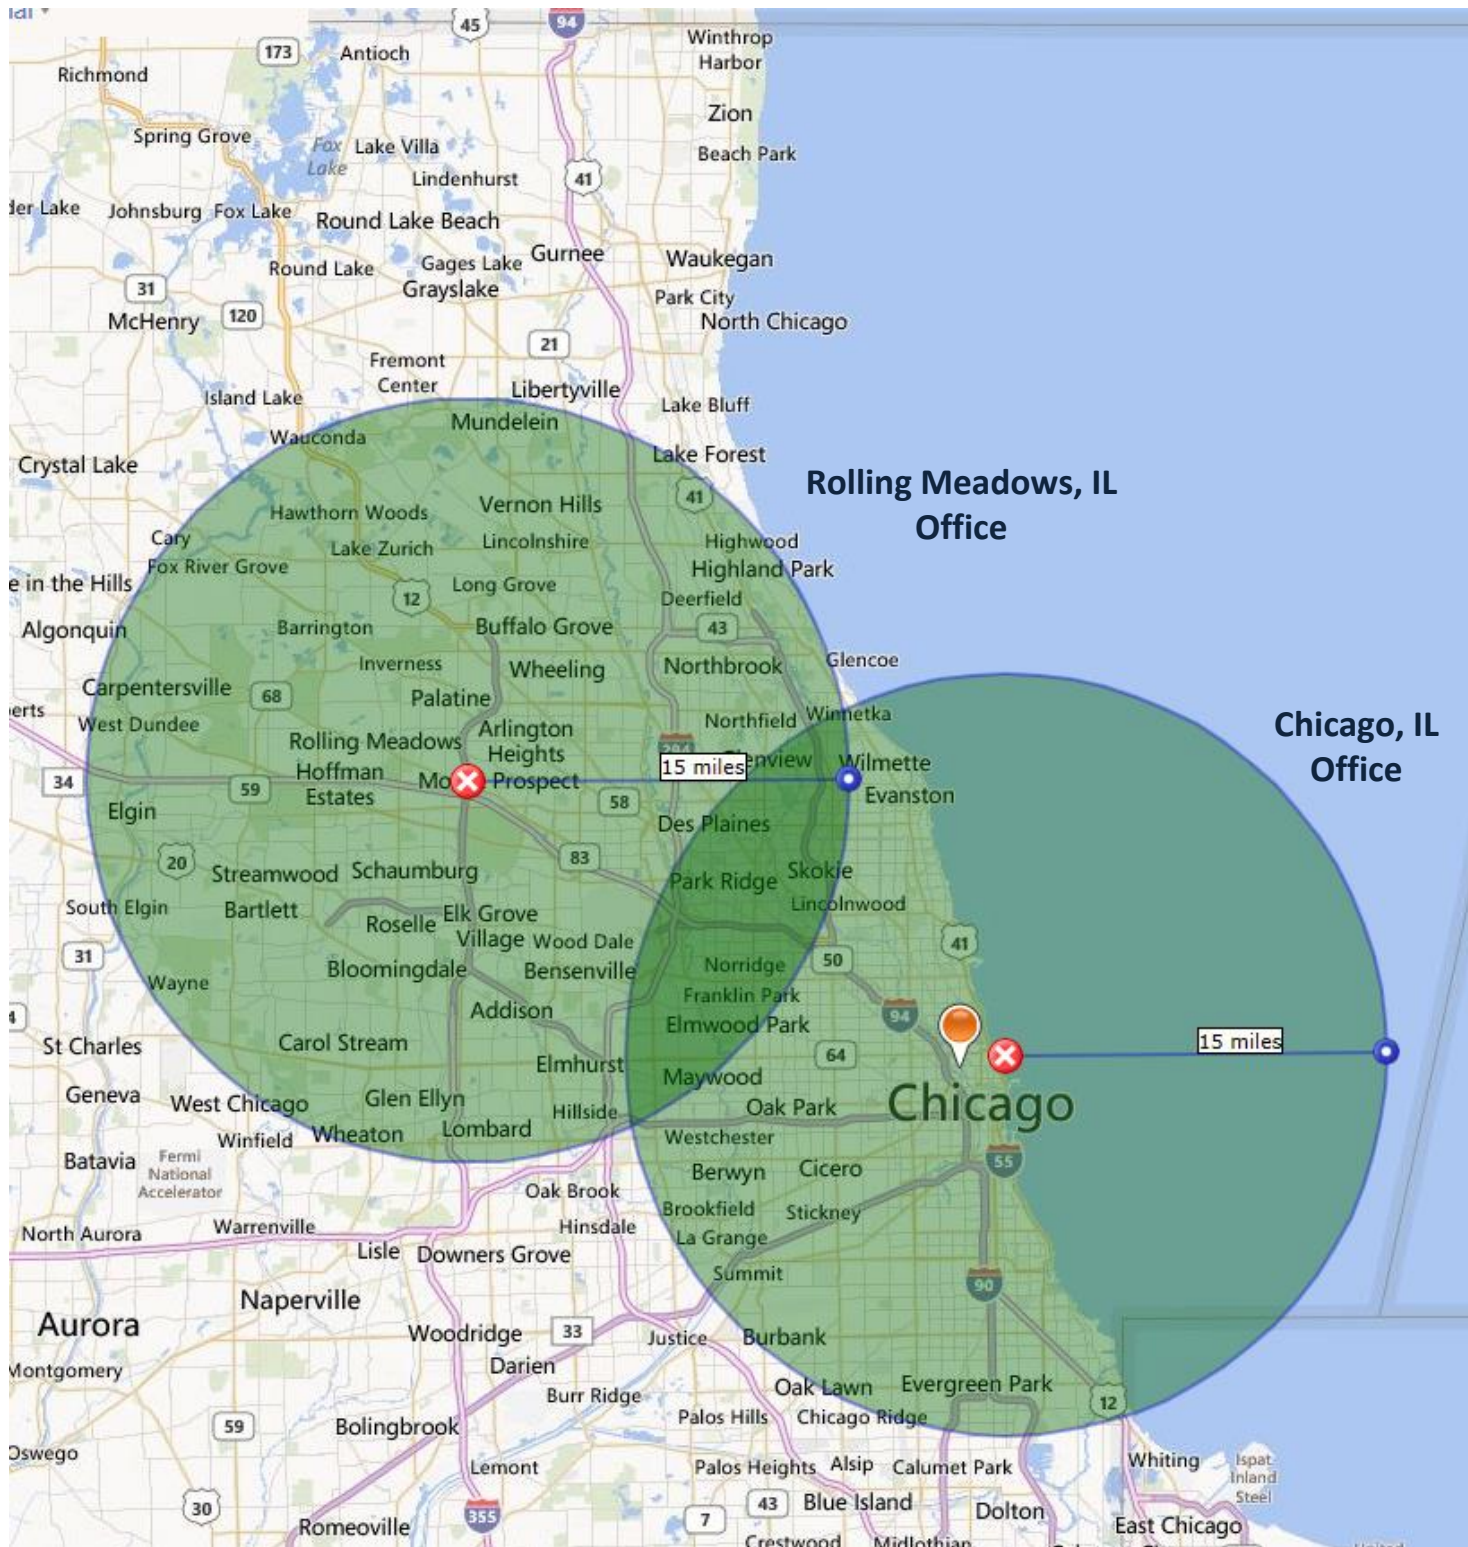

COVERAGE AREAS

ANTHONY DISANO
312.788.4040 x 5
team@pvrco.com
www.pvrco.com

Chicago Illinois & Suburban Market Areas
Cook – Lake – DuPage and Kane Counties
(able to handle an area greater than 15 miles from our offices)

ANTHONY DISANO
786.206.9888
team@pvrco.com
www.pvrco.com

COVERAGE AREAS
Miami Florida Market Area
Miami-Dade and Broward Counties
(able to handle an area greater than 25 miles from our office)